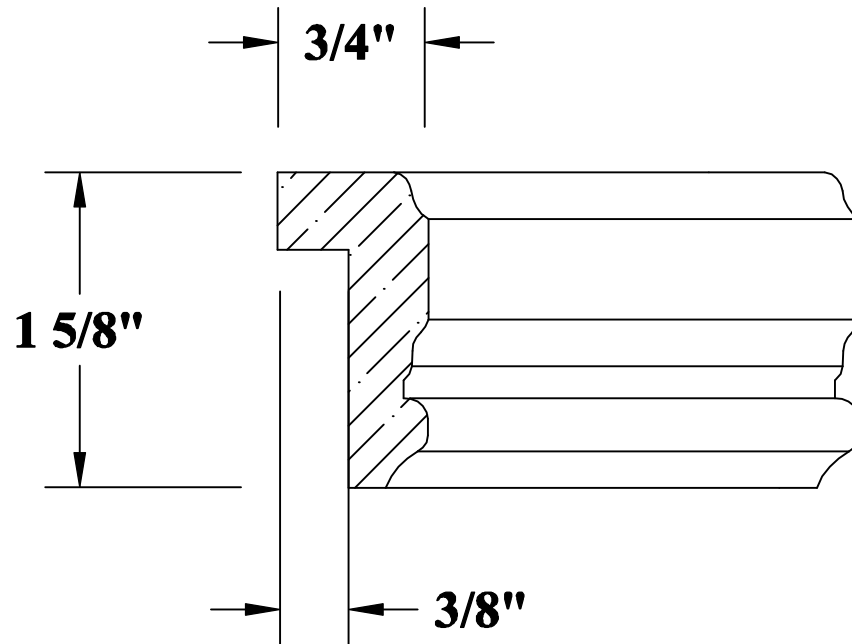

Stock **Poplar** **Oak** **Maple** **Cherry**

Product No.	Description
56458	1 5/8" Victorian Lip Mould