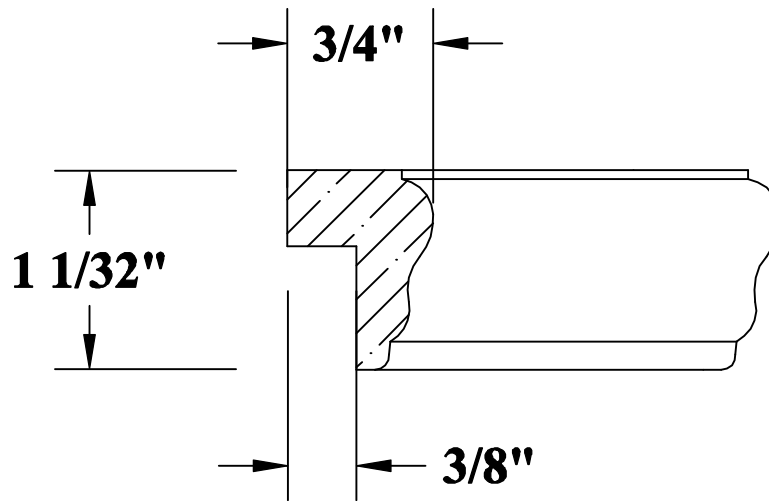

Stock **Poplar** **Oak** **Maple** **Cherry**

Product No.	Description	
56318	1 1/8" Colonial Lip Mould	