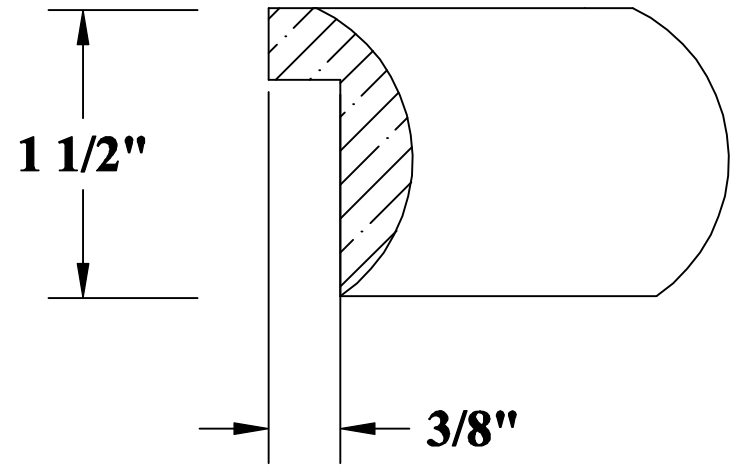

Poplar **Oak** **Maple** **Cherry**
Stock

Product No.	Description	
56258	1 1/2" Modern Lip Mould	 ELENBAAS HARDWOOD INC.