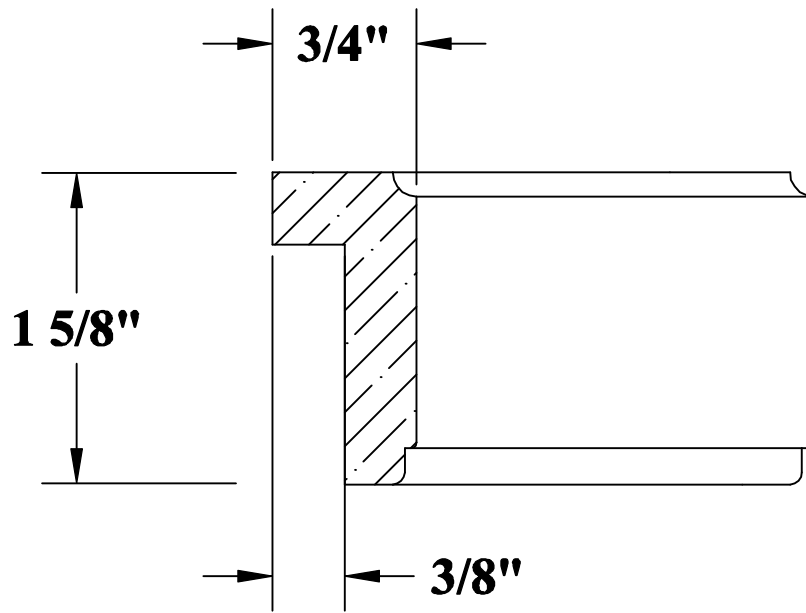

Stock **Poplar** **Oak** **Maple** **Cherry**

Product No.	Description	
56158	1 5/8" Flat Lip Mould	 ELENBAAS HARDWOOD INC.