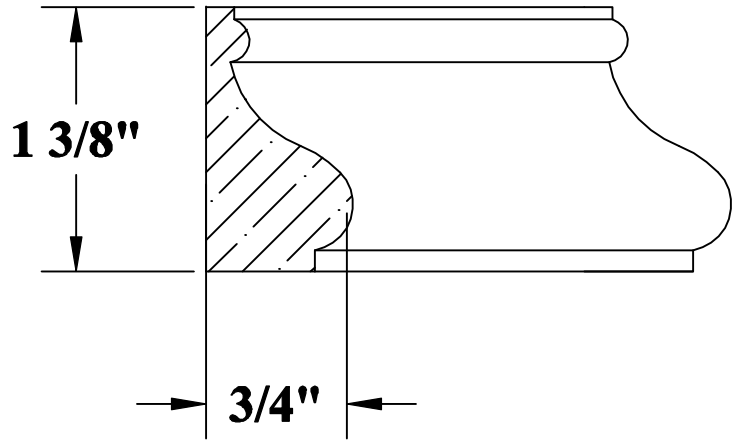

Stock **Poplar** **Oak** **Maple** **Cherry**

Product No.	Description	
56126	1 3/8" Base Cap	