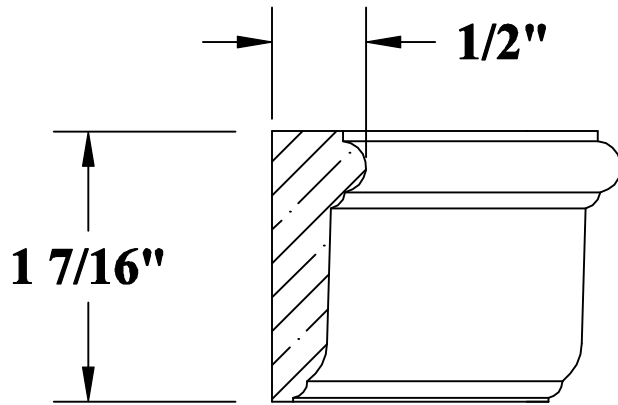

Poplar **Oak** **Maple** **Cherry**
Stock

Product No.	Description	
56122	1 7/16" Panel Mould	