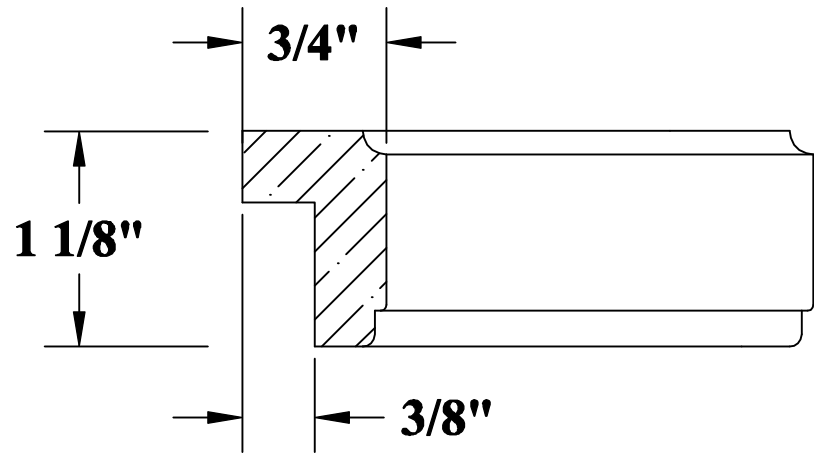

Stock **Poplar** **Oak** **Maple** **Cherry**

| Product No. | Description | |
|-------------|-----------------------|---|
| 56118 | 1 1/8" Flat Lip Mould |  ELENBAAS <small>HARDWOOD INC.</small> |