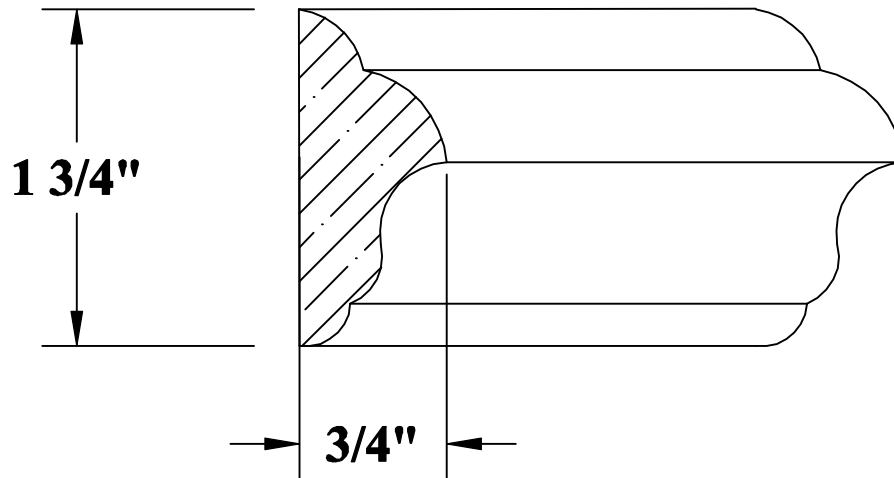

Stock **Poplar** **Oak** **Maple** **Cherry**

Product No.	Description	
56113	1 3/4" Panel Mould	 ELENBAAS HARDWOOD INC.