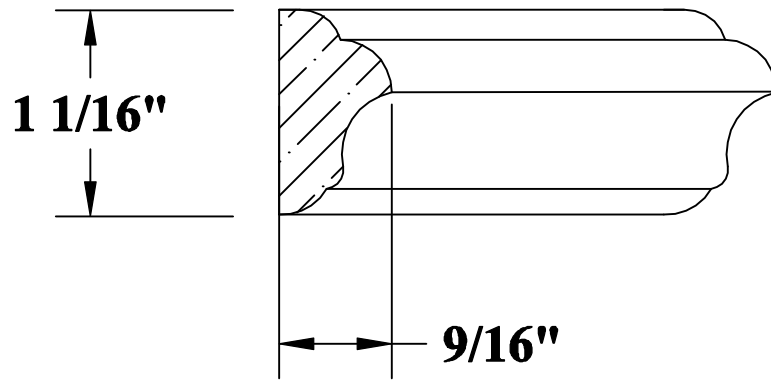

Stock **Poplar** **Oak** **Maple** **Cherry**

Product No.	Description	
56111	1 1/16" Panel Mould	