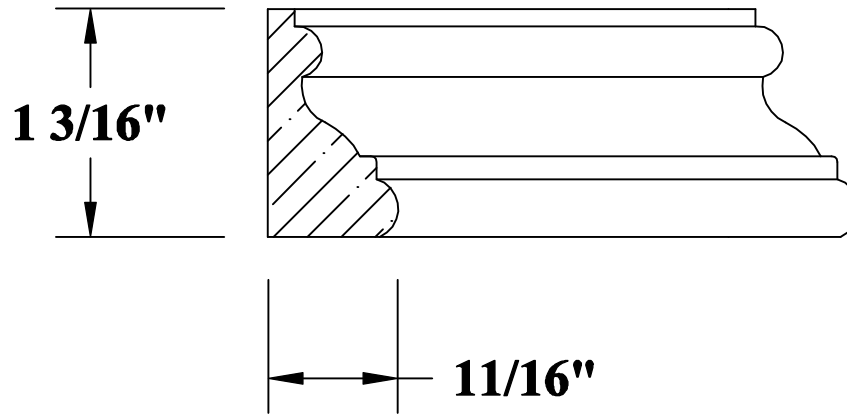

Stock **Poplar** **Oak** **Maple** **Cherry**

Product No.	Description	
56110	1 3/16" Panel Cap	