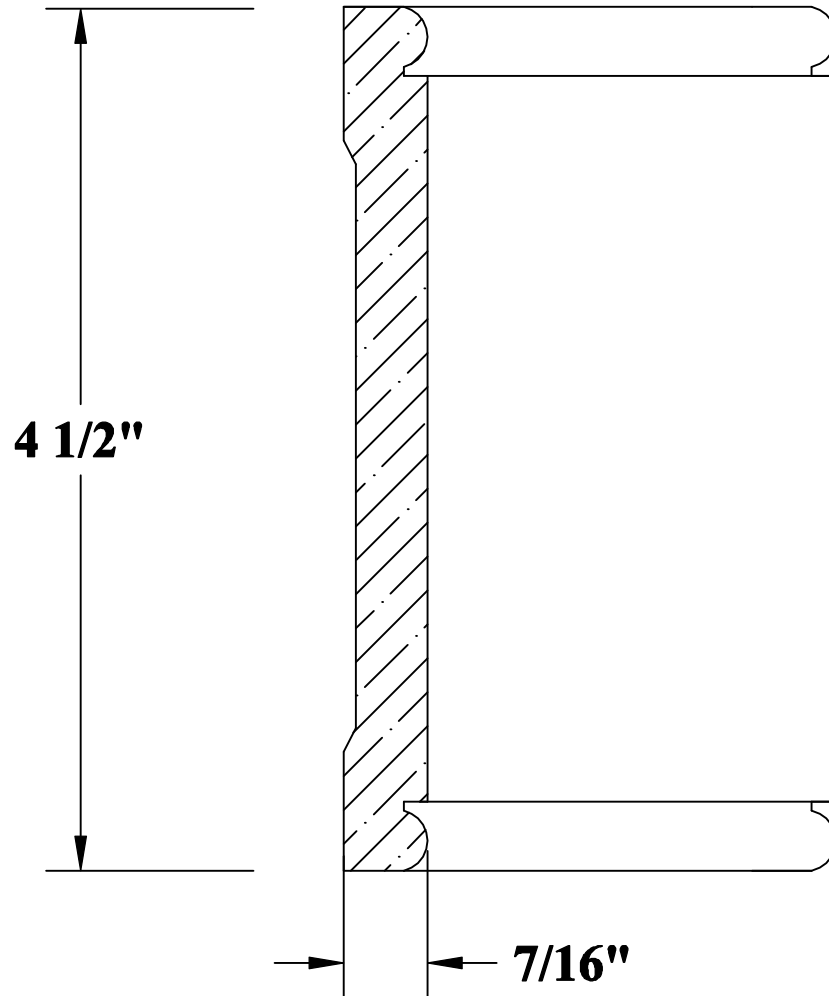

Poplar **Oak** **Maple** **Cherry**
Stock

Product No.	Description	
55401	Chair Rail Backer	