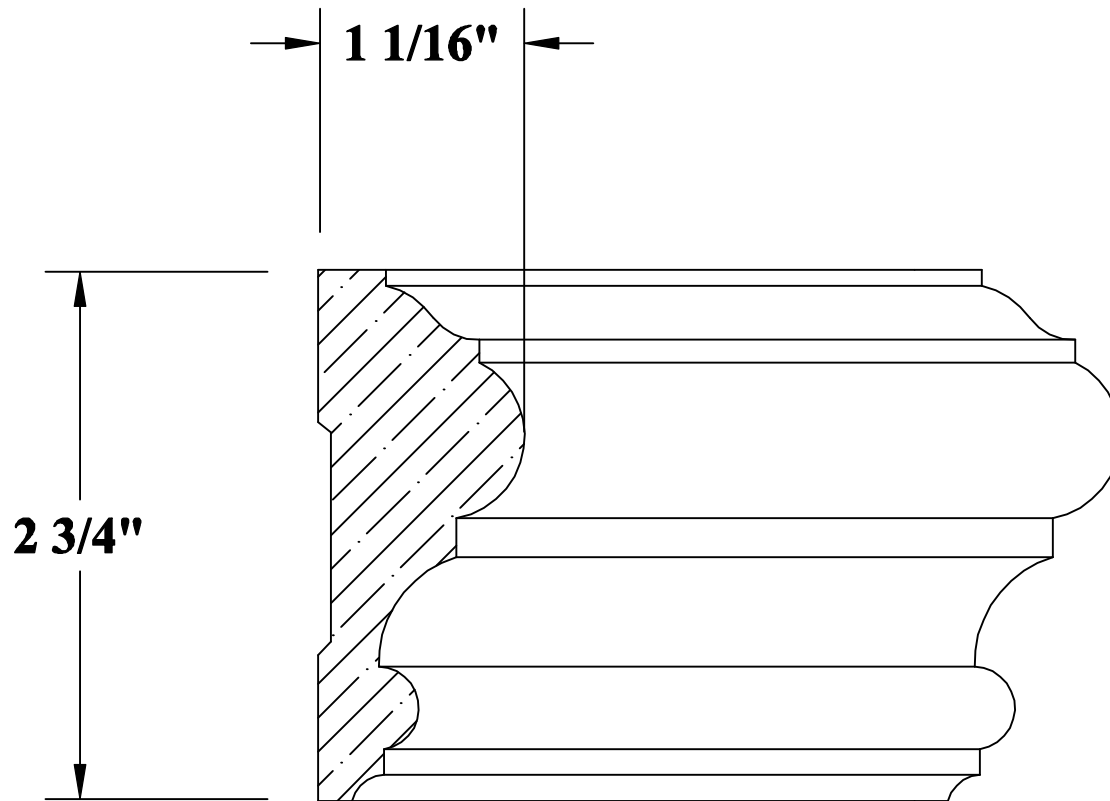

Poplar **Oak** **Maple** **Cherry**
Stock

Product No.	Description
55307	2 3/4" Victorian Chair Rail