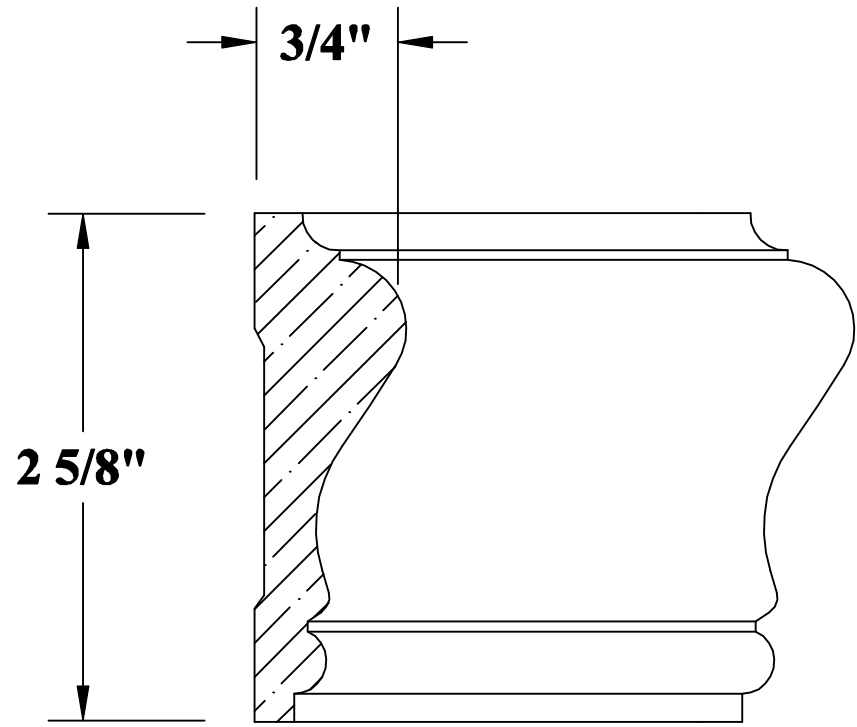

Stock **Poplar** **Oak** **Maple** **Cherry**

Product No.	Description	
55306	Colonial Chair Rail	