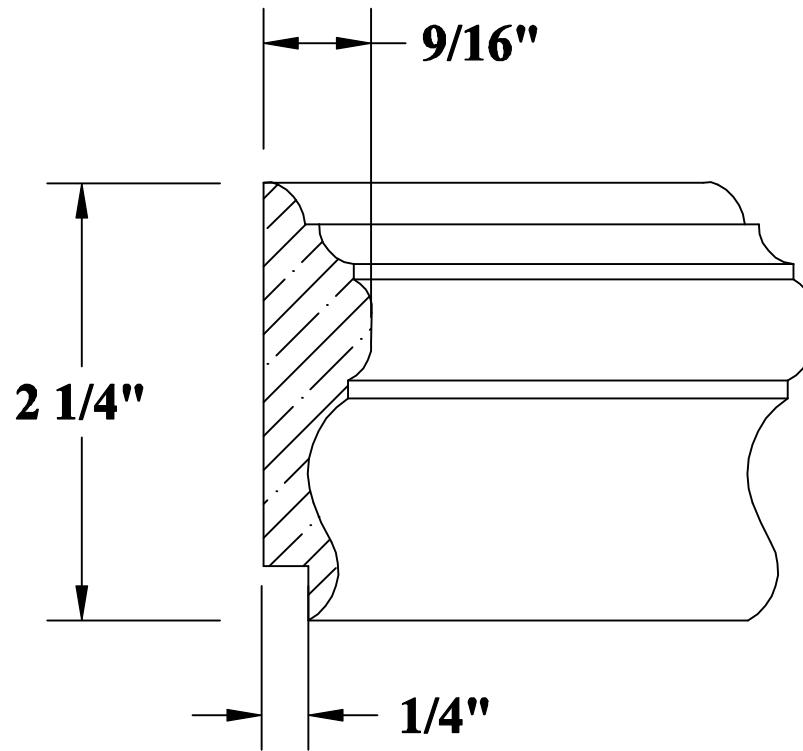

Stock **Poplar** **Oak** **Maple** **Cherry**

| Product No. | Description |  |
|-------------|-------------------|---|
| 55305 | Osborn Chair Rail | |