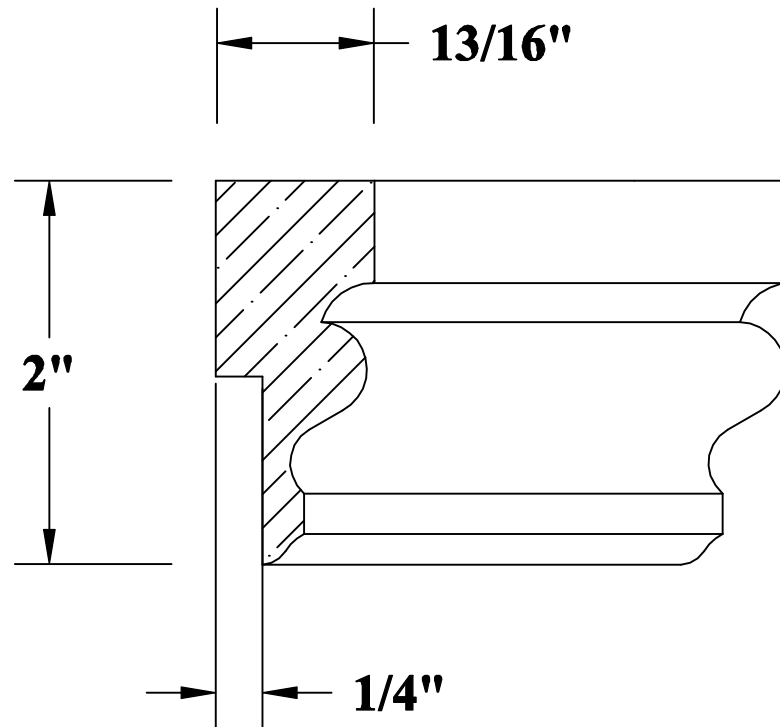

Stock **Poplar** **Oak** **Maple** **Cherry**

Product No.	Description	 ELENBAAS HARDWOOD INC.
55303	Colonial Chair Rail	