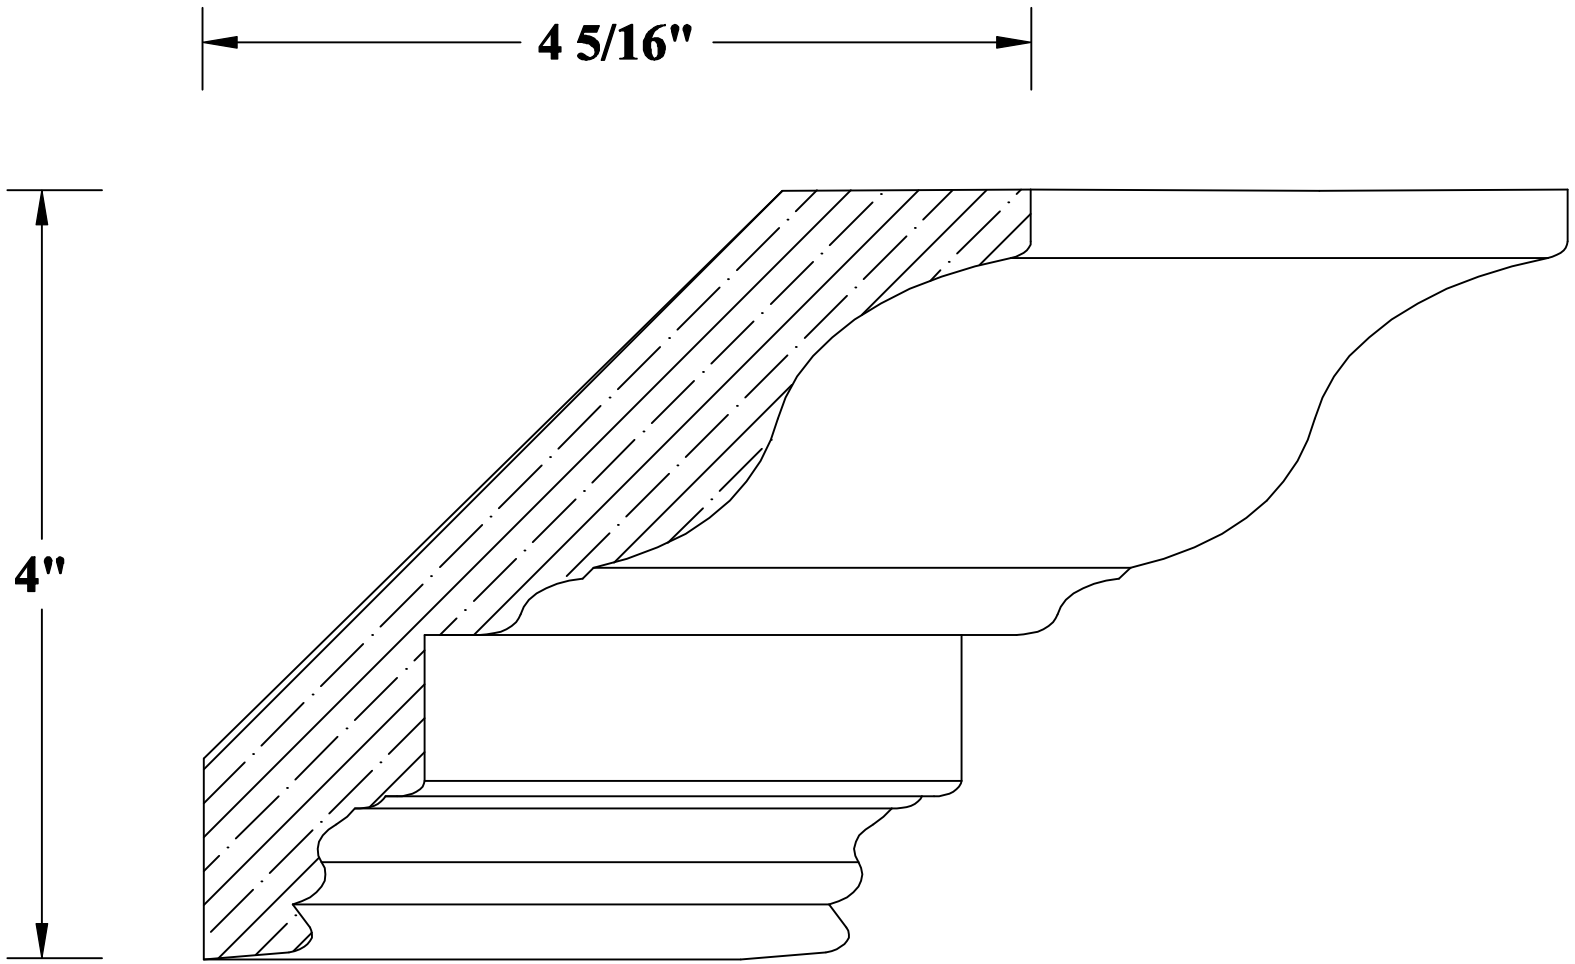

Stock **Poplar** **Oak** **Maple** **Cherry**

Product No.	Description	 ELENBAAS HARDWOOD INC.
54306	5" Mantel Crown	