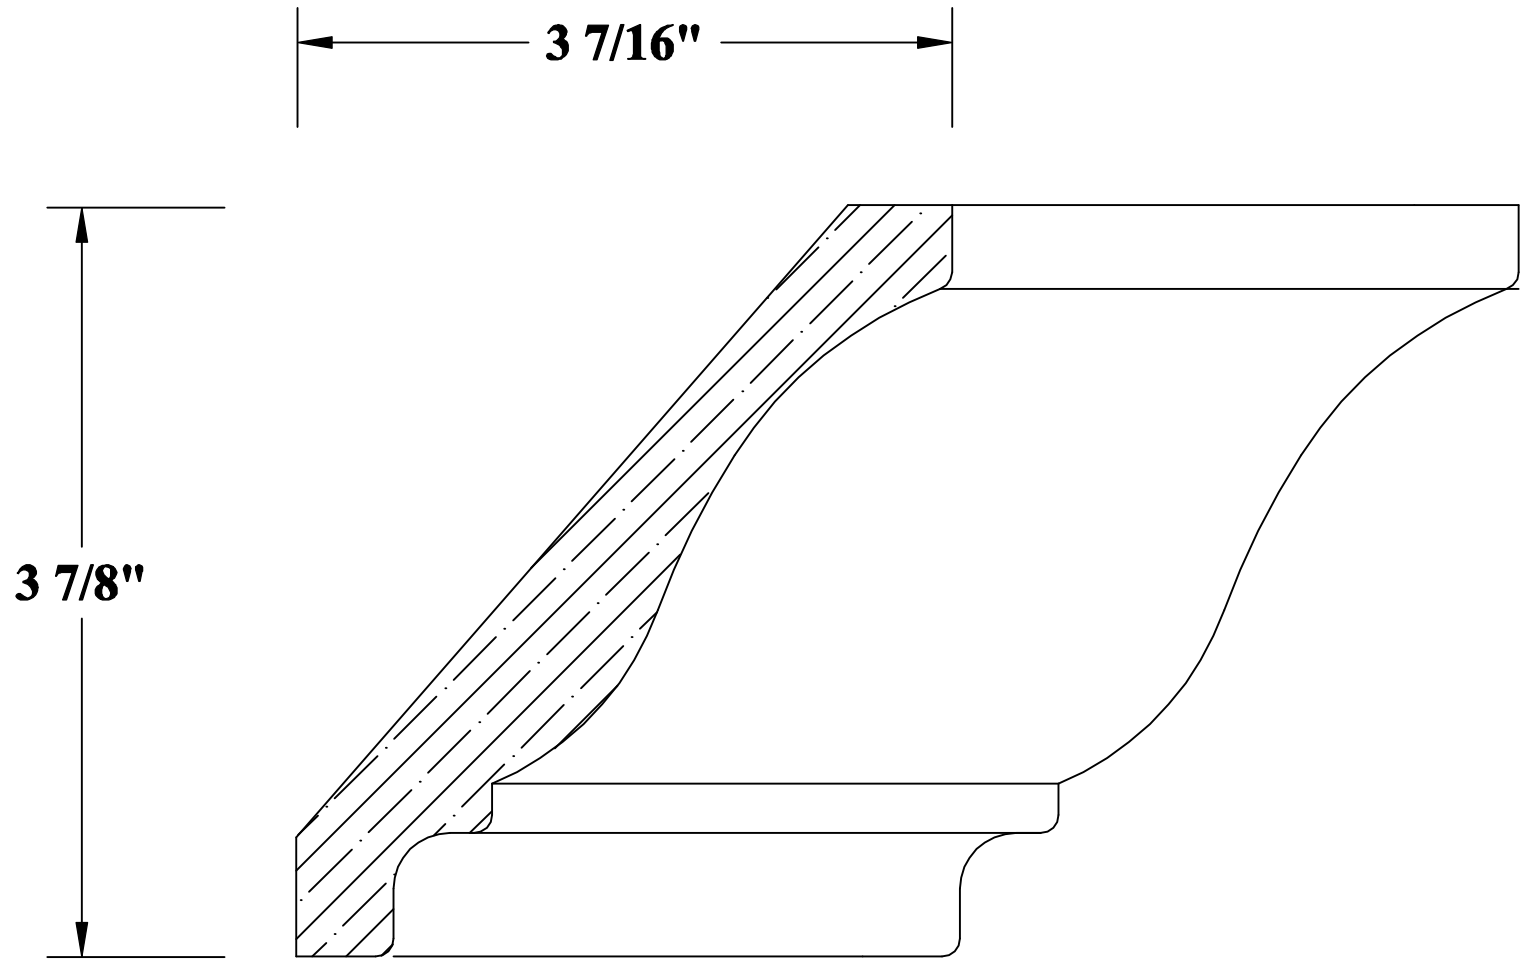

**Poplar** **Oak** **Maple** **Cherry**  
**Stock**

Product No.	Description	
54305	5 1/4" Colonial Crown	