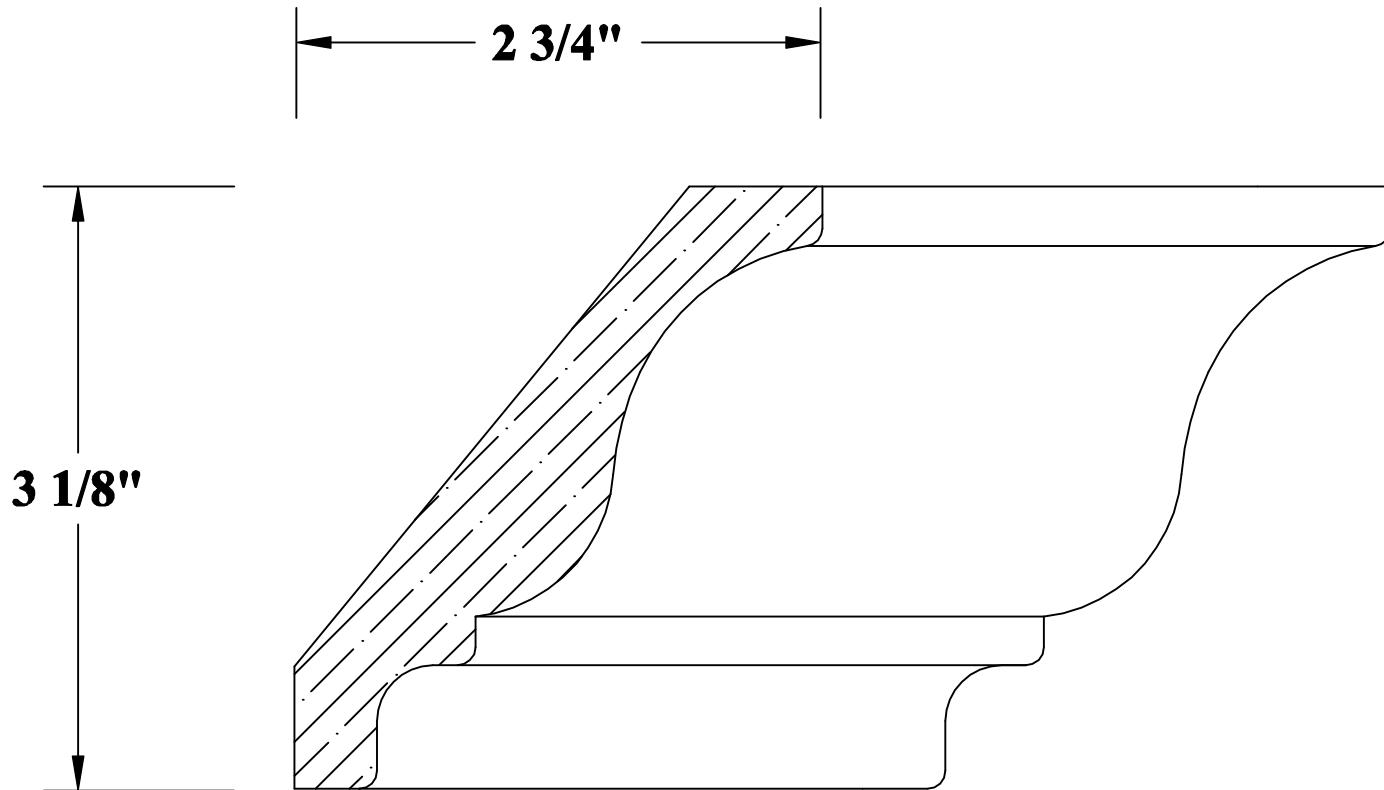

**Poplar** **Oak** **Maple** **Cherry**  
**Stock**

Product No.	Description	
54304	4 1/4" Colonial Crown	 <b>ELENBAAS</b> HARDWOOD INC.