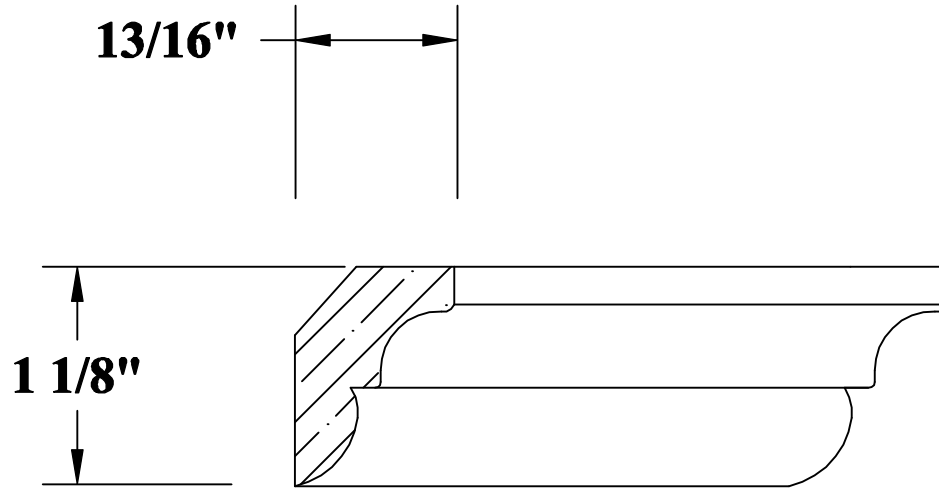

Stock **Poplar** **Oak** **Maple** **Cherry**

Product No.	Description	
54301	1 1/8" Bed Mould	