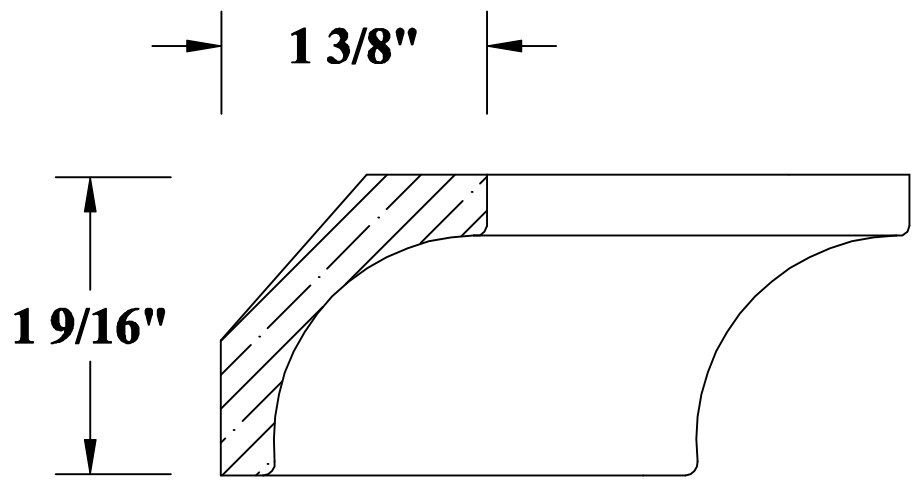

**Poplar** **Oak** **Maple** **Cherry**  
**Stock**

Product No.	Description	
54202	2 1/8" Cove	 <b>ELENBAAS</b> HARDWOOD INC.