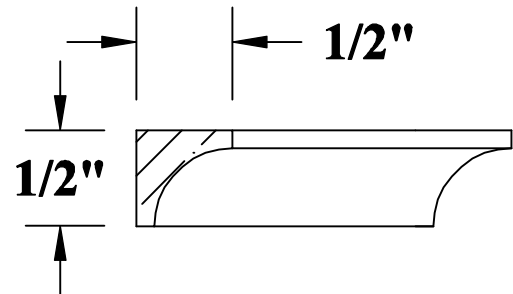

Stock **Poplar** **Oak** **Maple** **Cherry**

Product No.	Description	
54200	1/2" Cove	