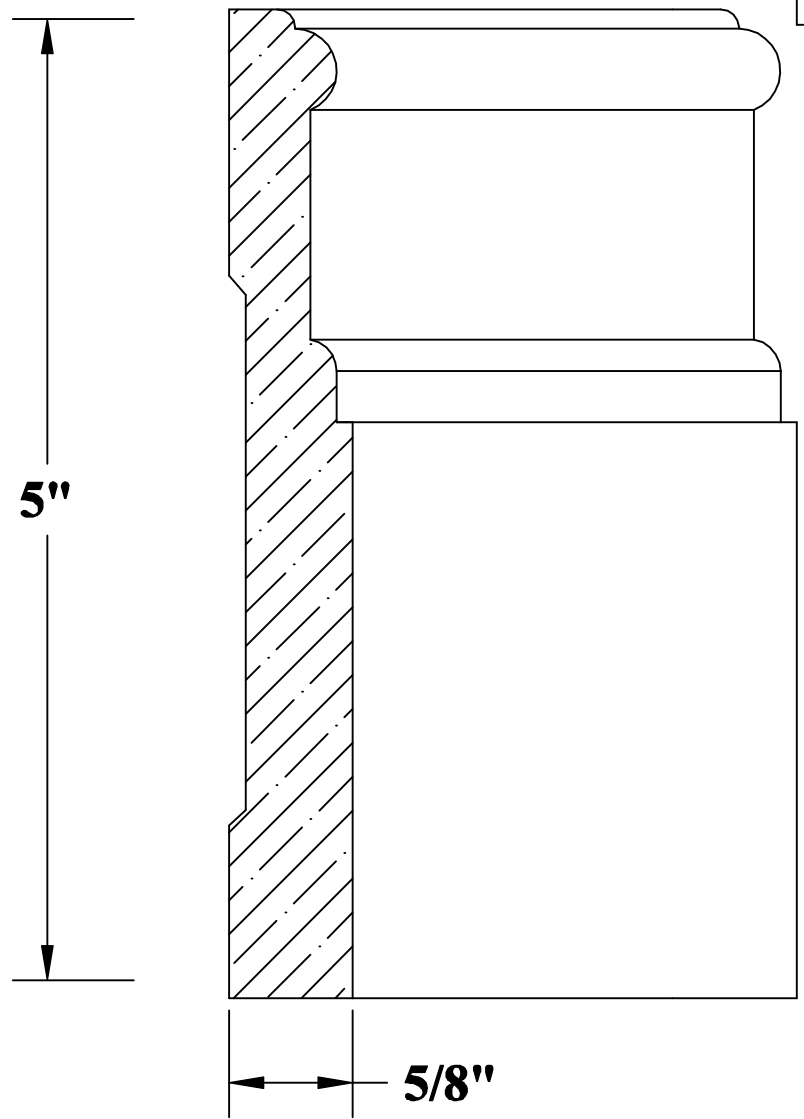

Poplar Oak Maple Cherry
Stock

Product No.	Description	
53505	5" Victorian Base	