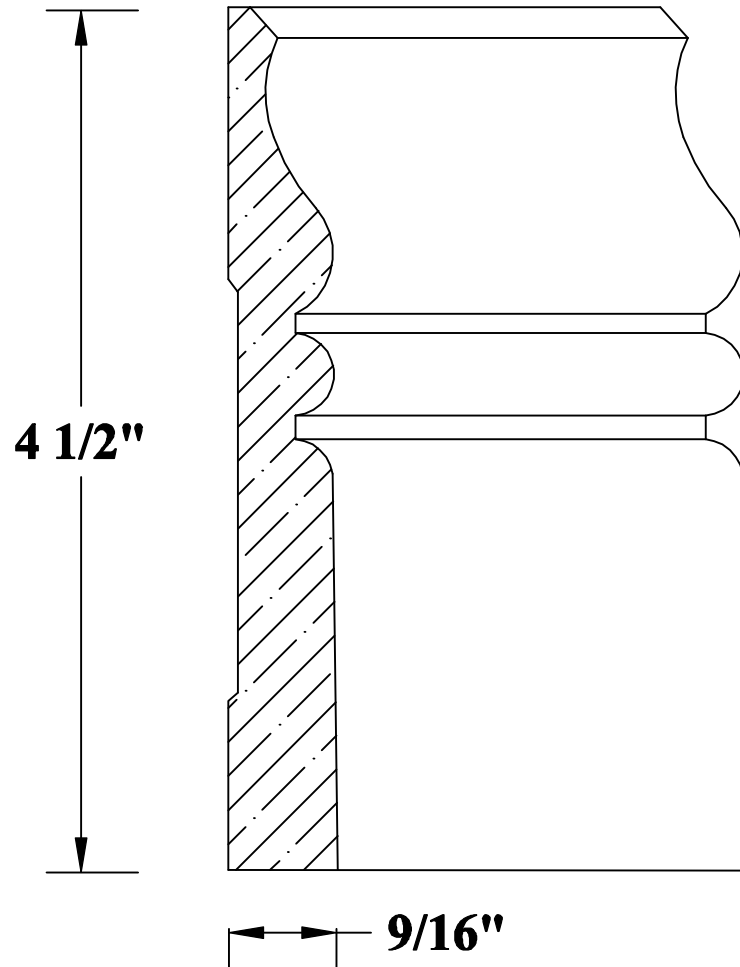

Poplar **Oak** **Maple** **Cherry**
Stock

Product No.	Description	
53424	4 1/2" Victorian Base	