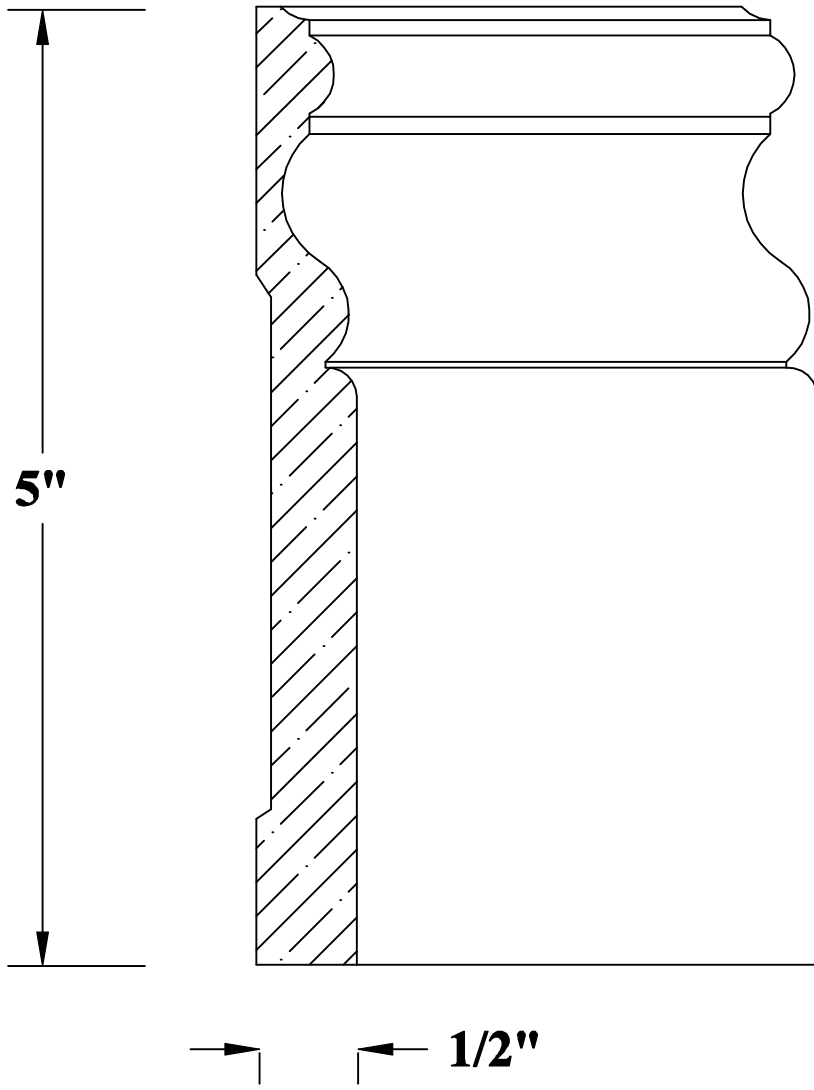

Poplar **Oak** **Maple** **Cherry**
Stock

Product No.	Description	 ELENBAAS HARDWOOD INC.
53415	1/2" x 5" Victorian Base	