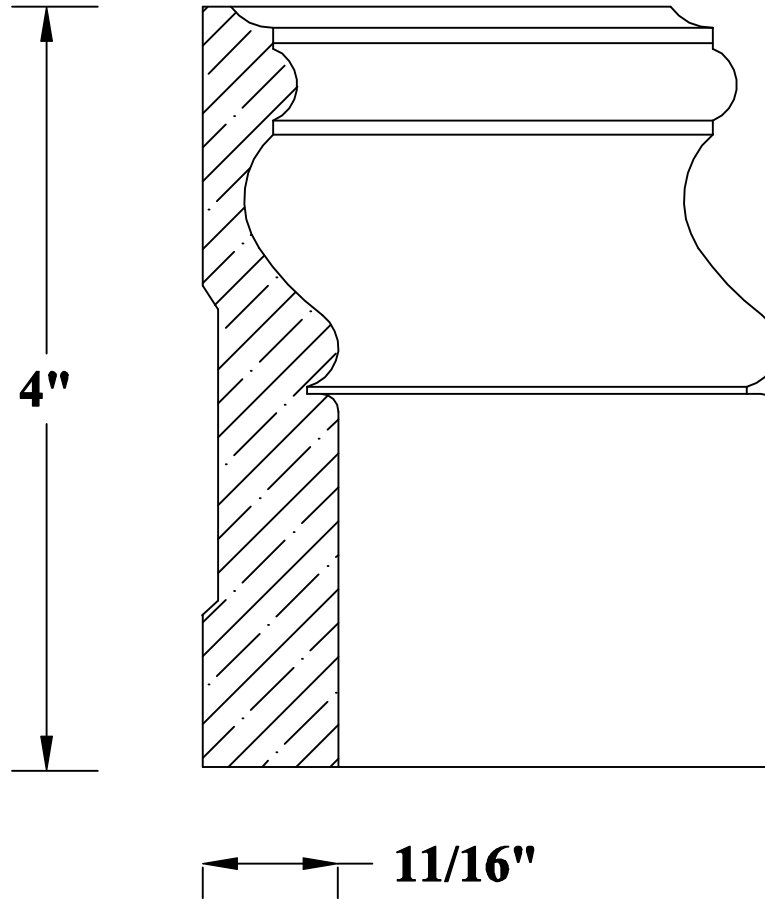

Poplar **Oak** **Maple** **Cherry**
Stock

Product No.	Description	
53404	11/16" x 4" Victorian Base	