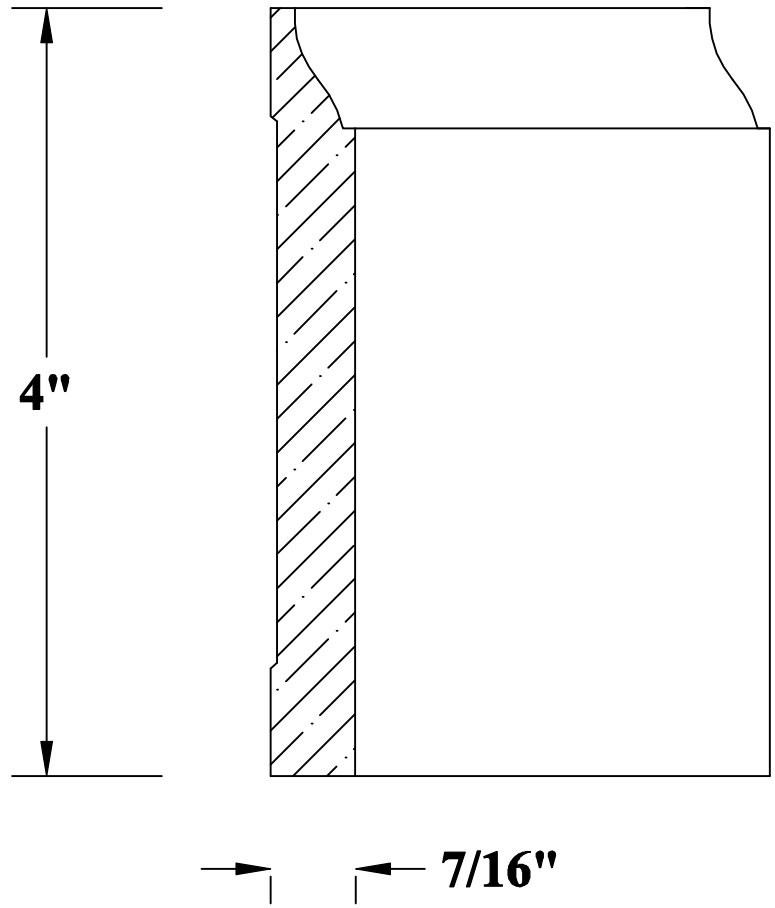

Stock **Poplar** **Oak** **Maple** **Cherry**

Product No.	Description	 ELENBAAS HARDWOOD INC.
53304	4" Colonial Base	