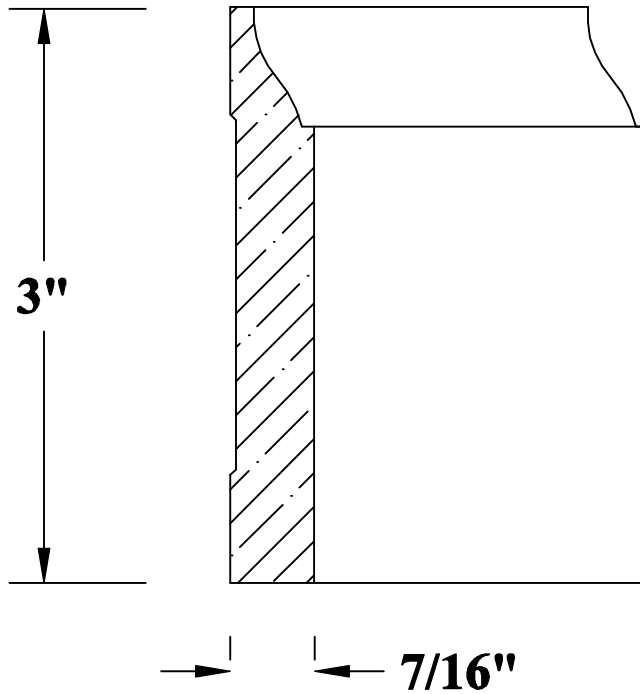

Stock **Poplar** **Oak** **Maple** **Cherry**

Product No.	Description	
53303	3" Colonial Base	 ELENBAAS <small>HARDWOOD INC.</small>