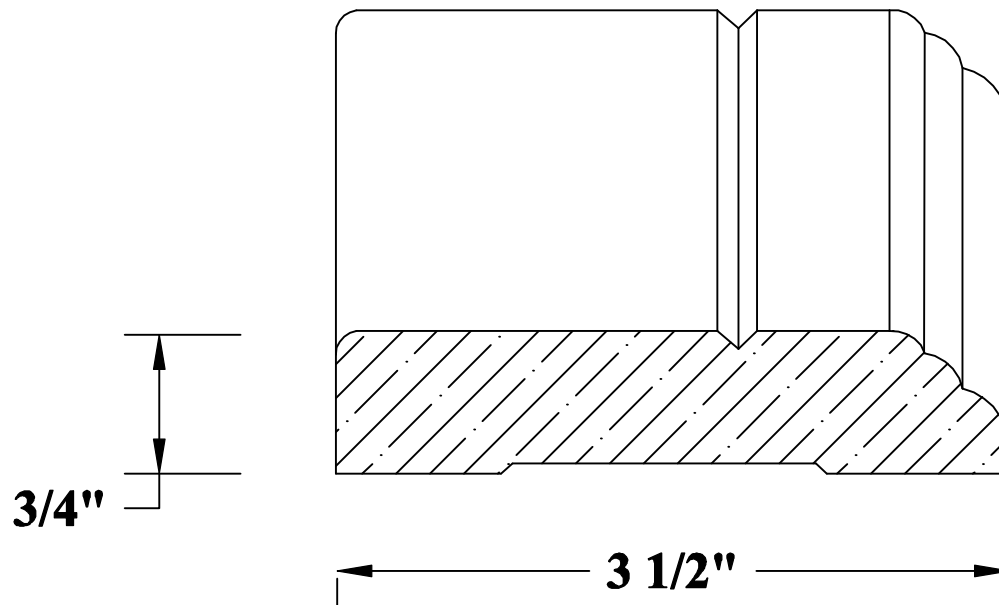

Stock **Poplar** **Oak** **Maple** **Cherry**

Product No.	Description	
52804	3 1/2" Contemp. Casing	 ELENBAAS <small>HARDWOOD INC.</small>