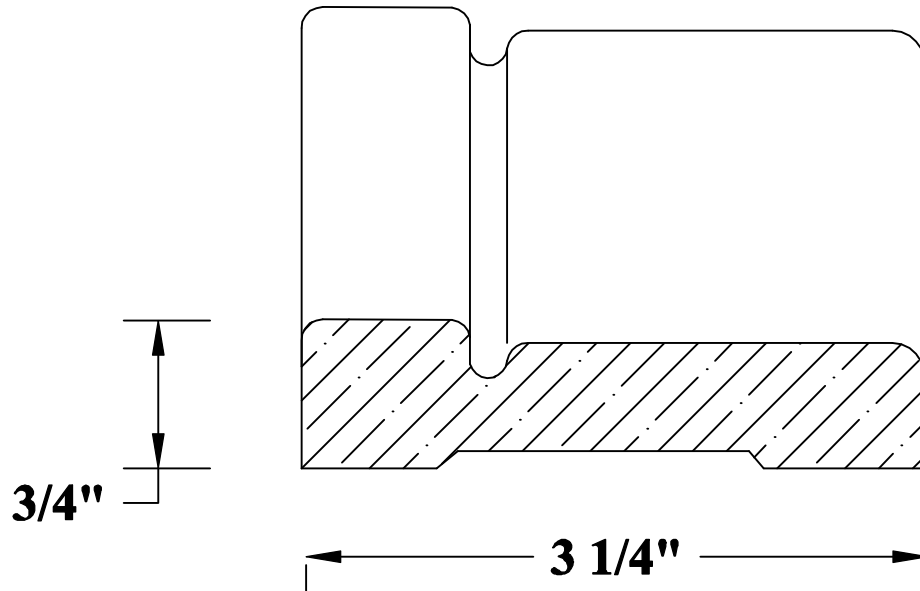

Stock **Poplar** **Oak** **Maple** **Cherry**

Product No.	Description
52704	3 1/4" Contemp. Casing