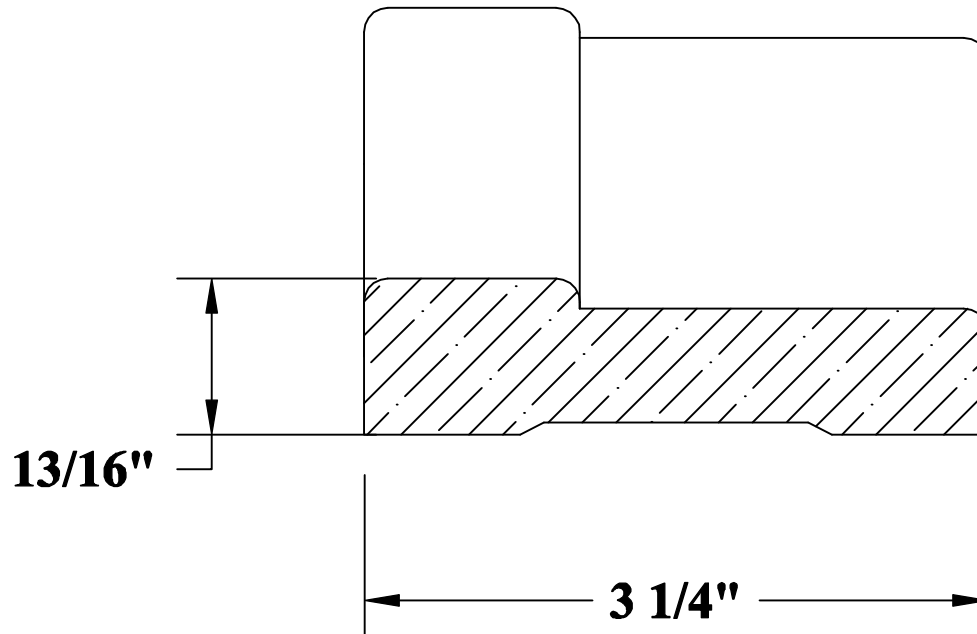

Stock **Poplar** **Oak** **Maple** **Cherry**

Product No.	Description	
52703	Contemporary Casing	 ELENBAAS HARDWOOD INC.