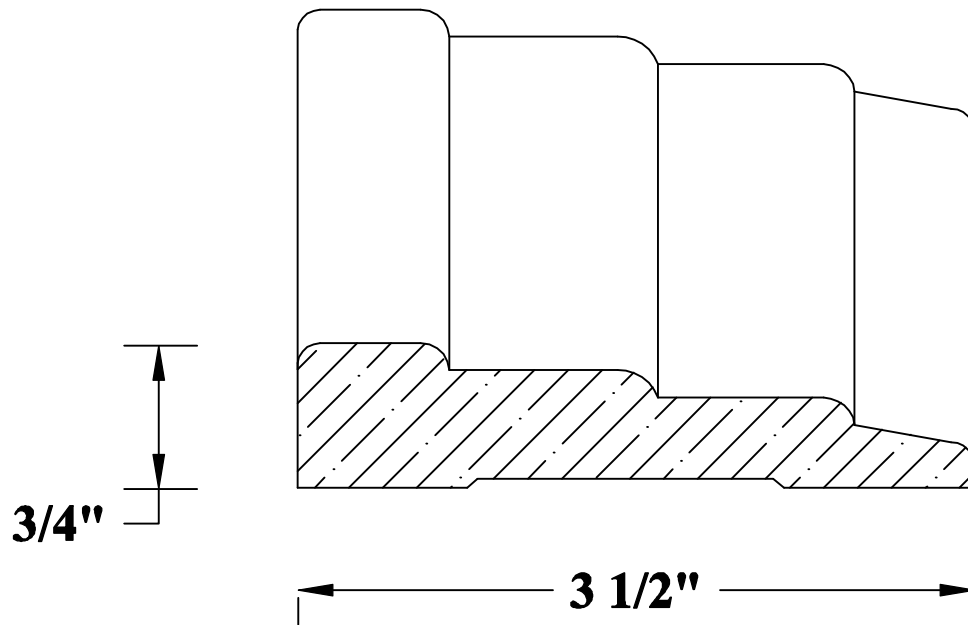

Stock **Poplar** **Oak** **Maple** **Cherry**

Product No.	Description	 ELENBAAS HARDWOOD INC.
52604	3 1/2" Contemp. Casing	