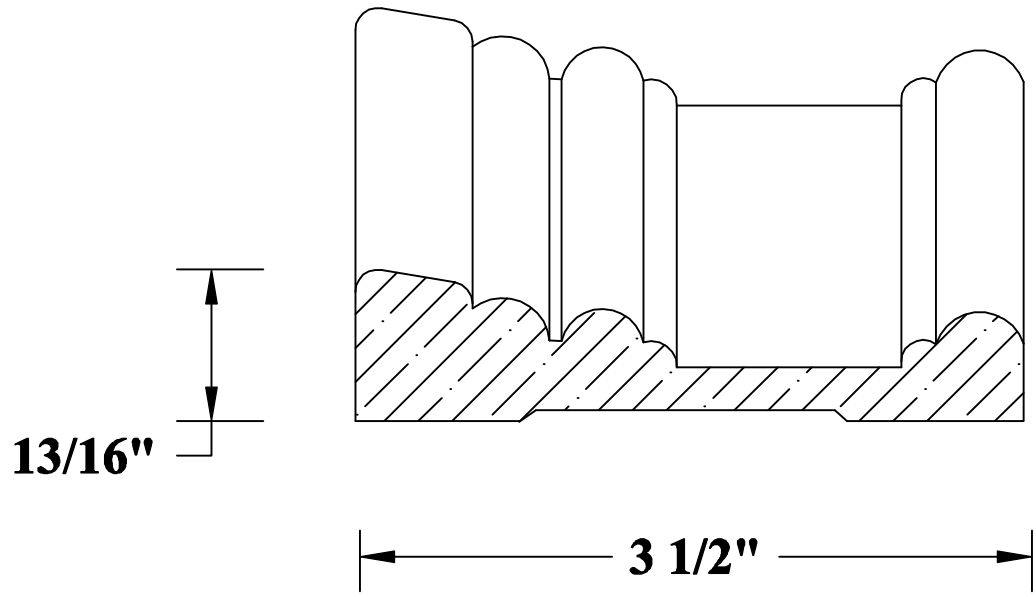

Stock **Poplar** **Oak** **Maple** **Cherry**

Product No.	Description	 ELENBAAS HARDWOOD INC.
52504	3 1/2" Victorian Casing	