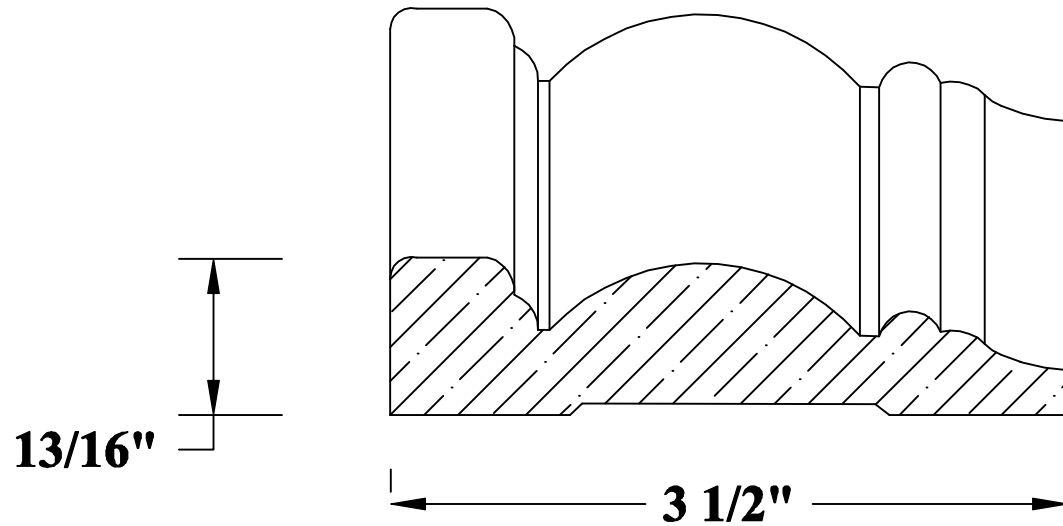

Stock **Poplar** **Oak** **Maple** **Cherry**

Product No.	Description	
52499	3 1/2" Victorian Casing	 ELENBAAS HARDWOOD INC.