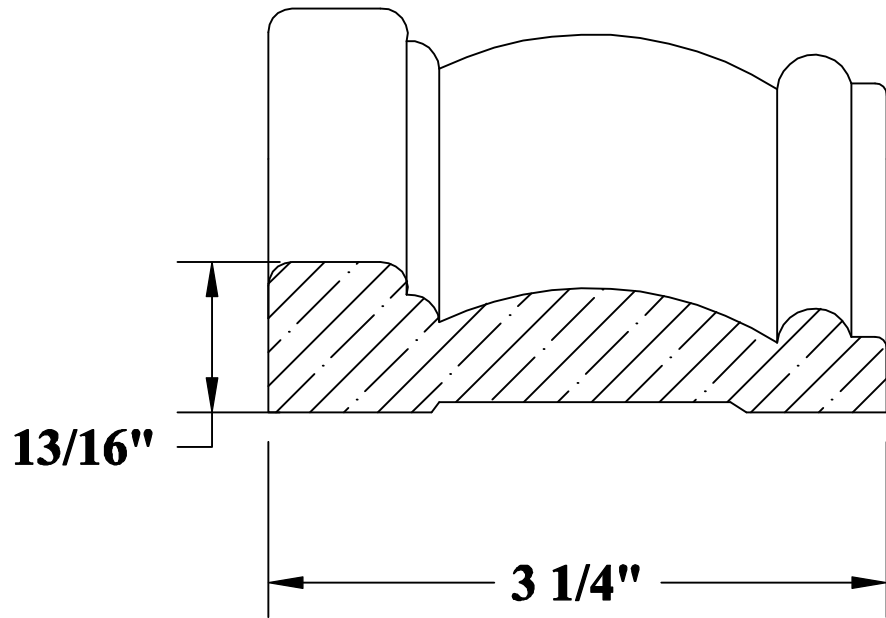

Stock **Poplar** **Oak** **Maple** **Cherry**

Product No.	Description	
52497	Victorian Casing	 ELENBAAS HARDWOOD INC.