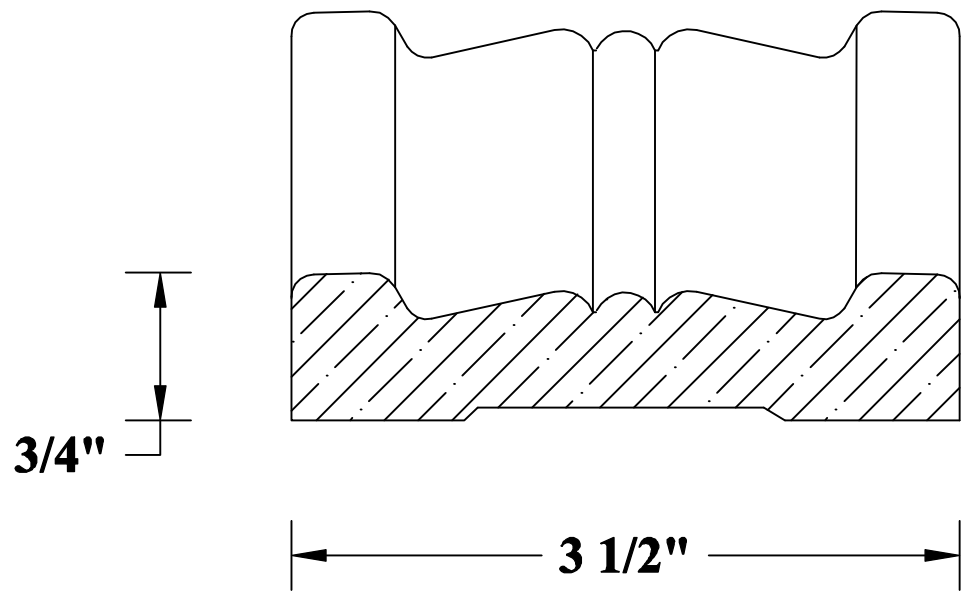

Stock **Poplar** **Oak** **Maple** **Cherry**

Product No.	Description	 ELENBAAS HARDWOOD INC.
52496	3 1/2" Victorian Casing	