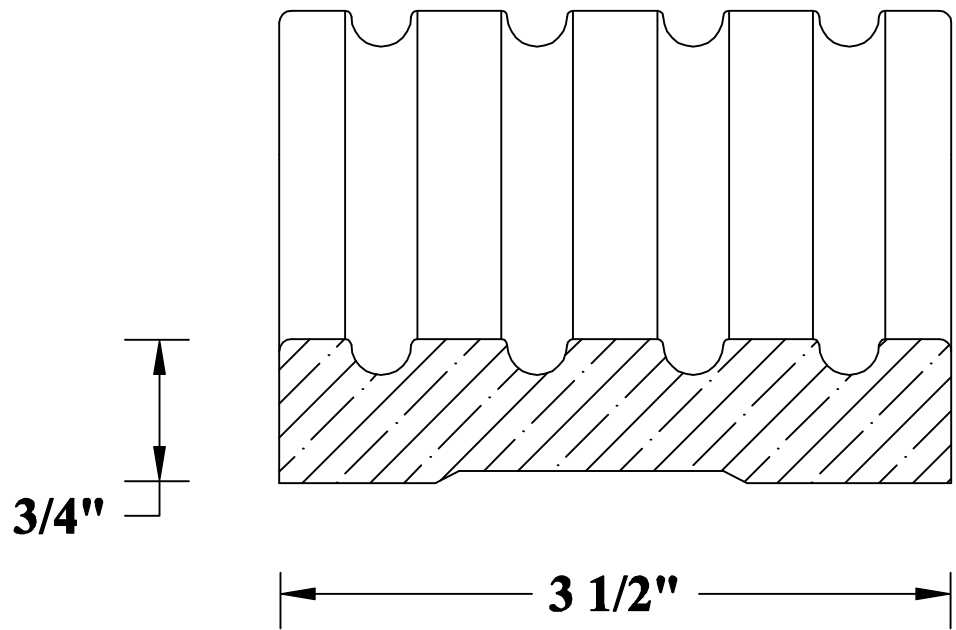

Stock **Poplar** **Oak** **Maple** **Cherry**

Product No.	Description	 ELENBAAS HARDWOOD INC.
52484	3 1/2" Fluted Casing	