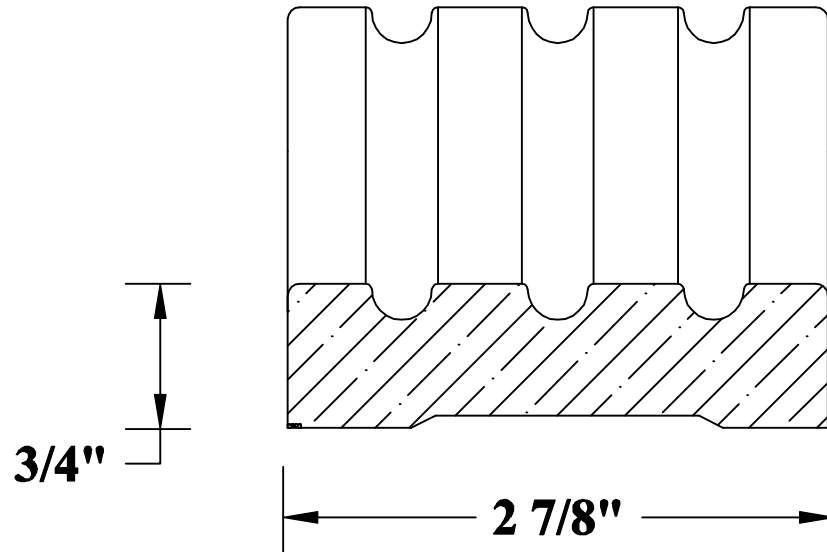

Stock **Poplar** **Oak** **Maple** **Cherry**

Product No.	Description	
52483	2 7/8" Fluted Casing	