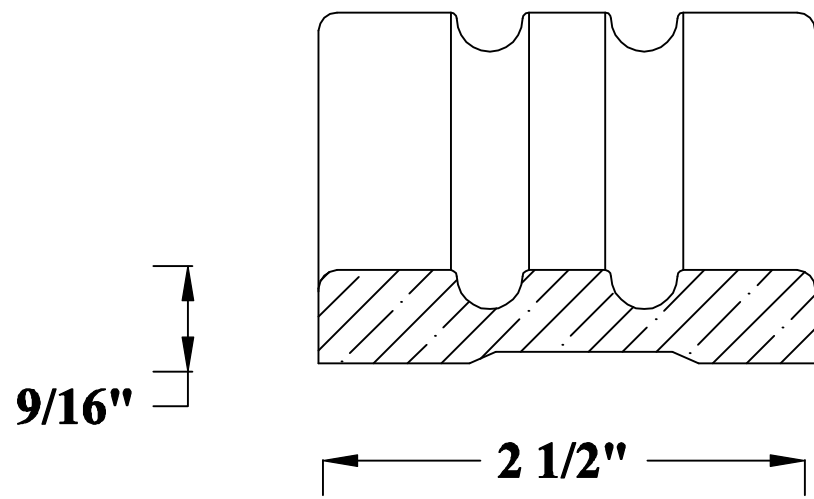

Stock **Poplar** **Oak** **Maple** **Cherry**

Product No.	Description	 ELENBAAS HARDWOOD INC.
52482	2 1/2" Fluted Casing	