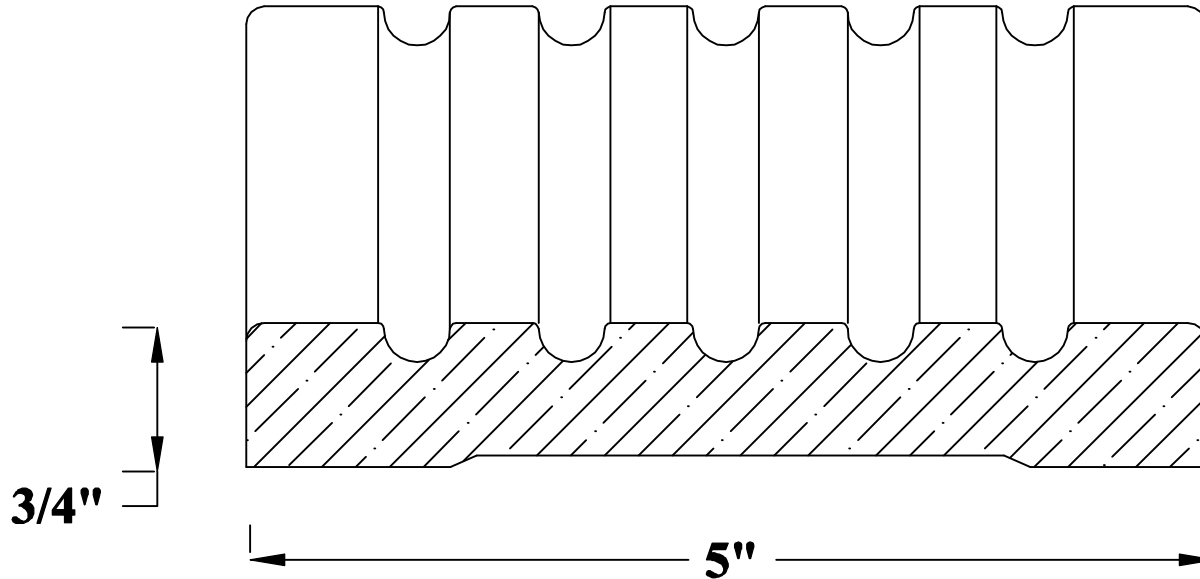

Stock **Poplar** **Oak** **Maple** **Cherry**

Product No.	Description	 ELENBAAS HARDWOOD INC.
52481	5" Fluted Casing	