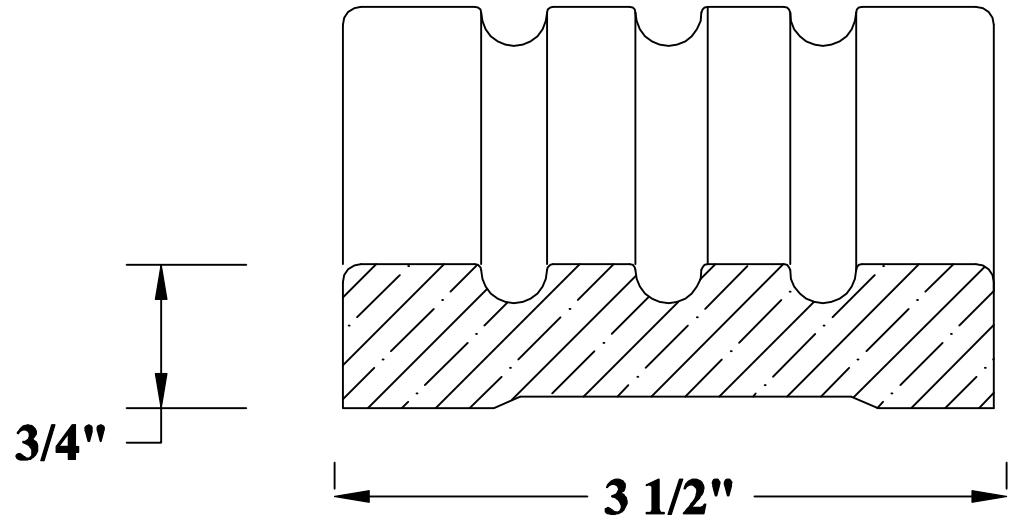

Stock **Poplar** **Oak** **Maple** **Cherry**

| Product No. | Description |  ELENBAAS <small>HARDWOOD INC.</small> |
|--------------|-----------------------------|---|
| 52480 | 3 1/2" Fluted Casing | |