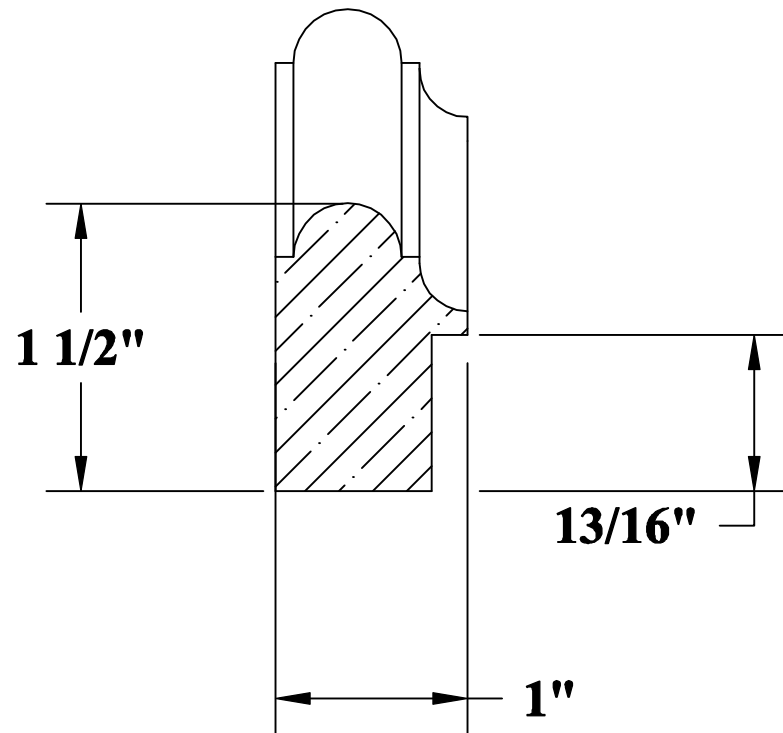

Stock **Poplar** **Oak** **Maple** **Cherry**

Product No.	Description	
52476	Back Band For 475 Casing	