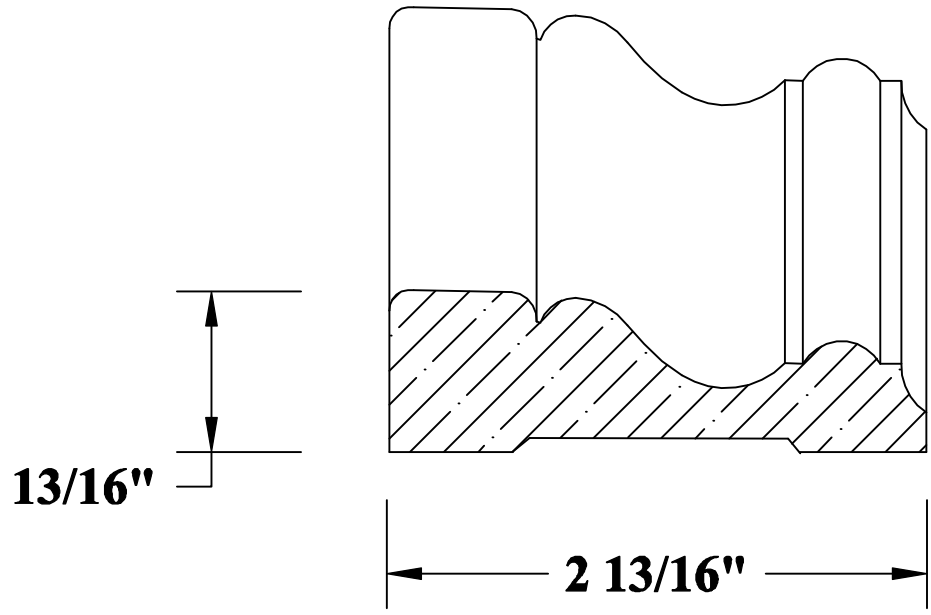

Stock **Poplar** **Oak** **Maple** **Cherry**

Product No.	Description
52475	2 7/8" Victorian Casing