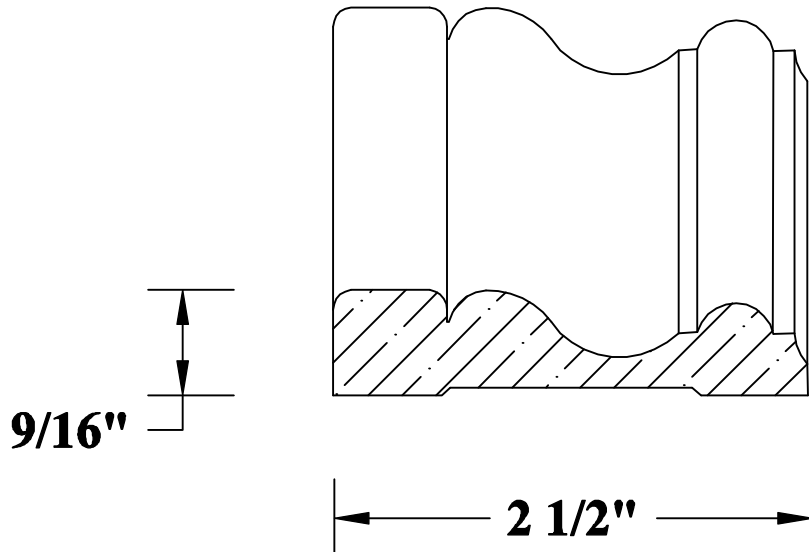

Stock **Poplar** **Oak** **Maple** **Cherry**

Product No.	Description	
52412	2 1/2" Victorian Casing	 ELENBAAS HARDWOOD INC.