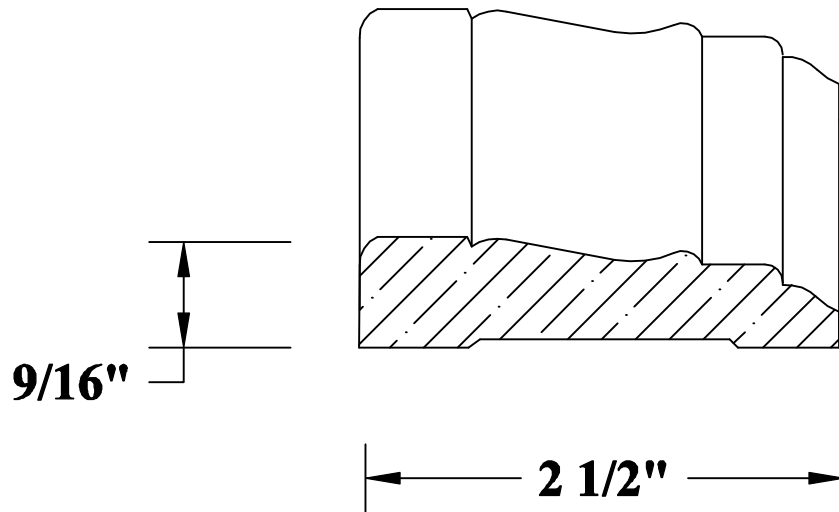

Stock **Poplar** **Oak** **Maple** **Cherry**

Product No.	Description	
52361	2 1/2" Colonial Casing	