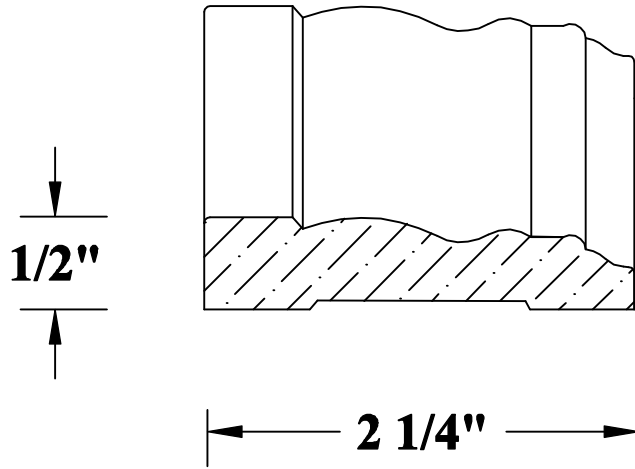

Stock **Poplar** **Oak** **Maple** **Cherry**

Product No.	Description	
52360	2 1/4" Colonial Casing	 ELENBAAS <small>HARDWOOD INC.</small>