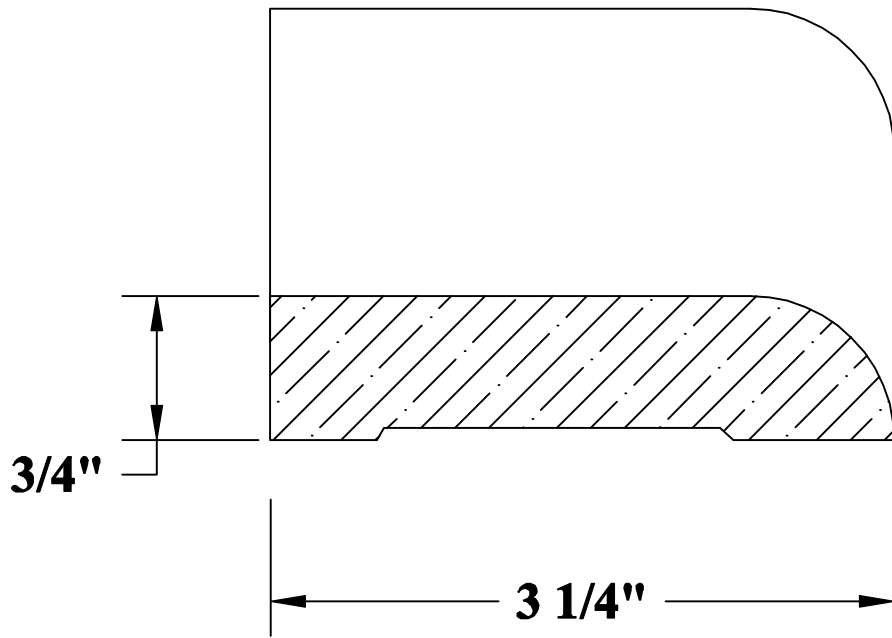

Stock **Poplar** **Oak** **Maple** **Cherry**

| Product No. | Description |  ELENBAAS HARDWOOD INC. |
|-------------|----------------------|--|
| 52227 | 3 1/4" Modern Casing | |