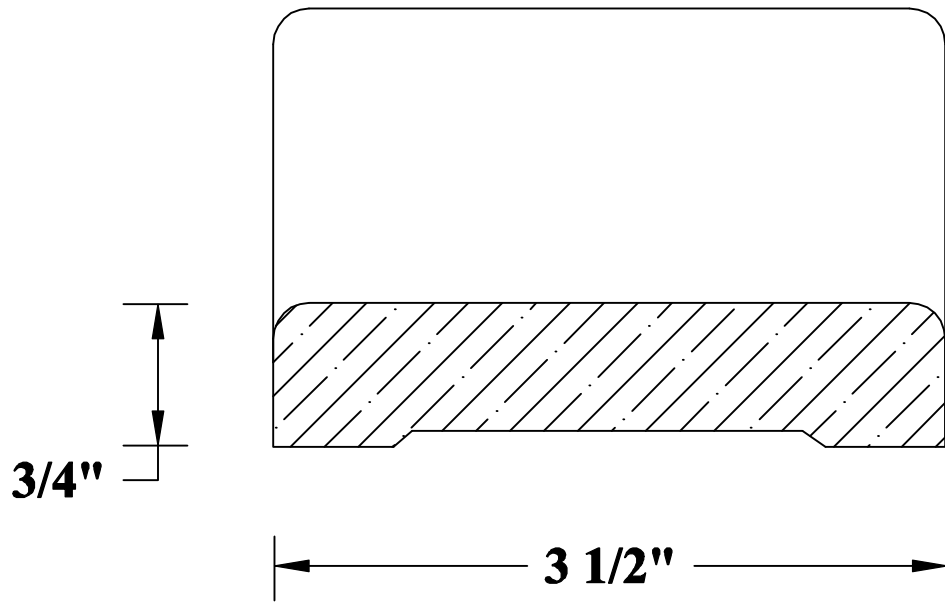

Stock **Poplar** **Oak** **Maple** **Cherry**

Product No.	Description	
52114	3 1/2" Flat Casing	