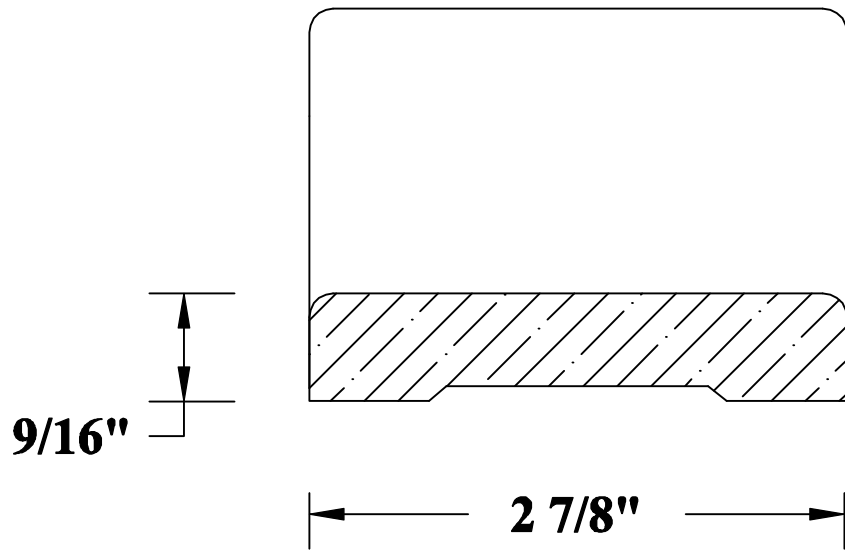

Stock **Poplar** **Oak** **Maple** **Cherry**

Product No.	Description	
52113	2 7/8" Flat Casing	