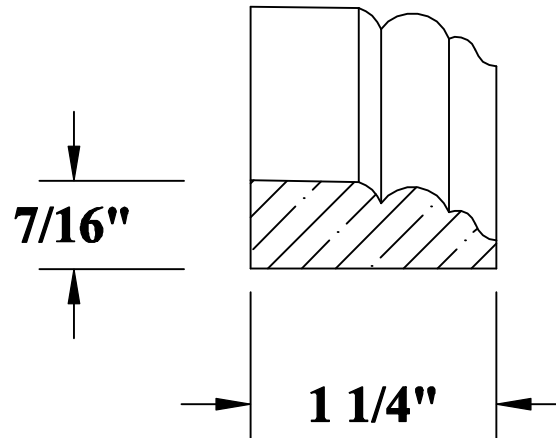

Stock **Poplar** **Oak** **Maple** **Cherry**

Product No.	Description	
51465	1 1/4" Victorian Stop	