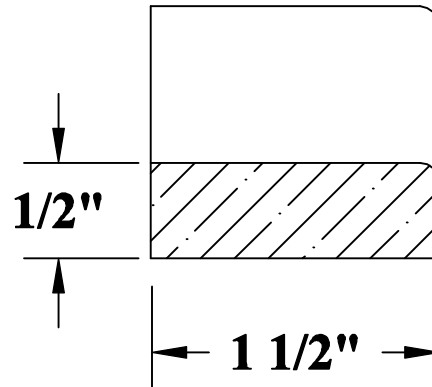

Stock **Poplar** **Oak** **Maple** **Cherry**

Product No.	Description	
51121	1 1/2" Flat Stop	 ELENBAAS HARDWOOD INC.